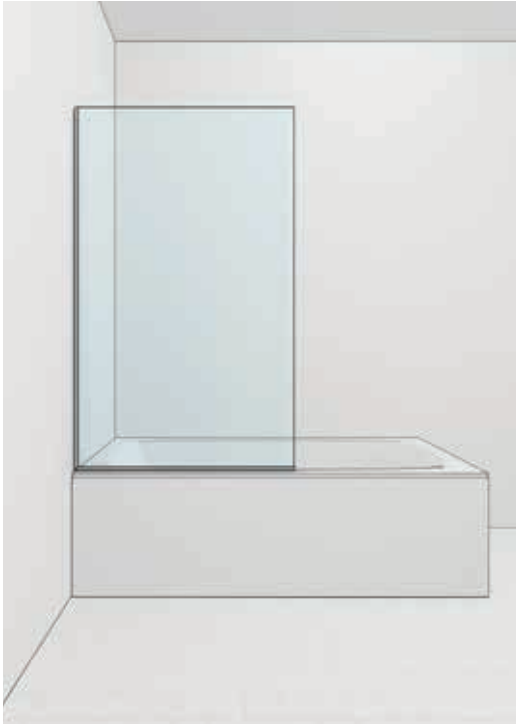

Bath Shower

In-line bath screen only

Remove your unsightly high maintenance shower curtain with a simple and low maintenance easy to clean glass bath screen.