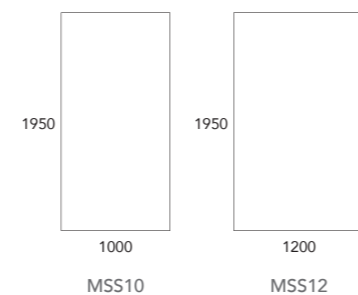

The affordable answer to creating a contemporary great looking bathroom.

Maui's range of showers gives you the ability to pick from an affordable range to suit your budget. You can choose from in-line, corner or bath shower options.

For showers that do not have a door there is a need to have the whole bathroom floor as a wet area. This is a requirement if the edge of the screen is less than 1500mm from the shower rose. (Ref NZ Building Code E3).

In-line Shower

In-line shower spaces let you take advantage of alcove spaces that might otherwise be dead spaces in a bathroom.

In-line shower spaces let you take advantage of alcove spaces that might otherwise be dead spaces in a bathroom. With the hinged door, it reduces the need for a wet area bathroom.

*Alcove width tile to tile

Choose from knob or door handle options

Corner Shower

Corner showers are the most versatile shower format as they can fit into any corner of a bathroom space. A screen only walk in can be a simple option.

Corner showers are the most versatile shower format as they can fit into any corner of a bathroom space. With the hinged door, it reduces the need for a wet area bathroom.

Over panel brackets supplied with each corner shower for easy installation, front cover picture shows alternate fixing with silicone.

Shower size is from the tile to the outside glass including door gaps.