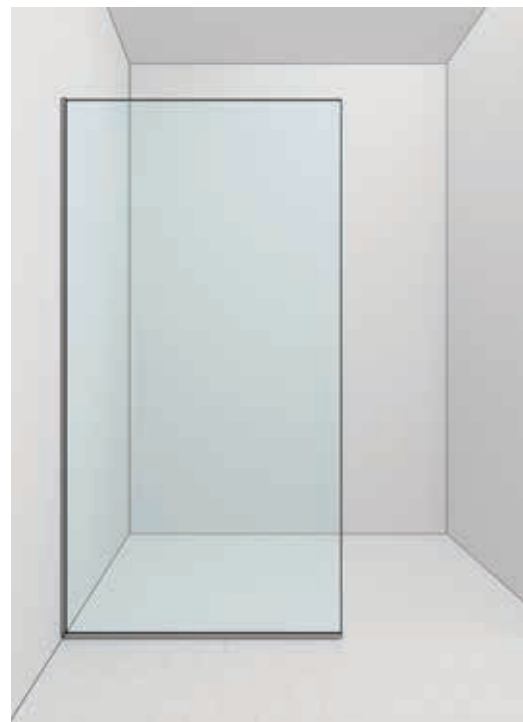

## In-line Shower

Screen only

In-line shower spaces let you take advantage of alcove spaces that might otherwise be dead spaces in a bathroom.

Screen with hinged door

In-line shower spaces let you take advantage of alcove spaces that might otherwise be dead spaces in a bathroom. With the hinged door, it reduces the need for a wet area bathroom.

## Corner Shower

Screen only with walk in opening

Corner showers are the most versatile shower format as they can fit into any corner of a bathroom space. A screen only walk in can be a simple option.

Screen with hinged door

Corner showers are the most versatile shower format as they can fit into any corner of a bathroom space. With the hinged door, it reduces the need for a wet area bathroom.

Over panel brackets supplied with each corner shower for easy installation, front cover picture shows alternate fixing with silicone.

Shower size is from the tile to the outside glass including door gaps.