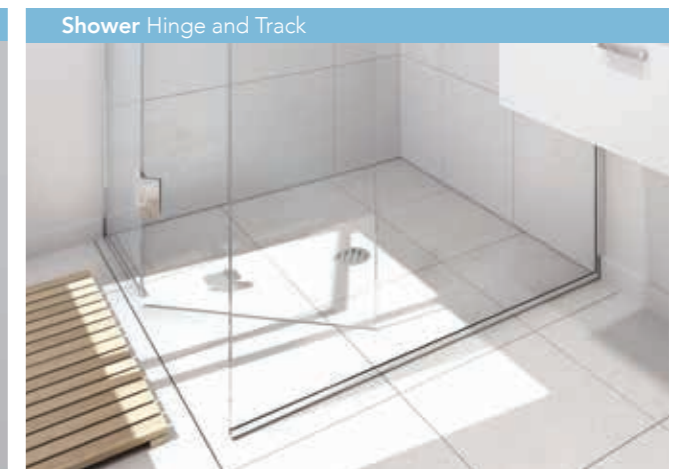

## In-line Shower

Screen only

In-line shower spaces let you take advantage of alcove spaces that might otherwise be dead spaces in a bathroom.

Screen with hinged door

In-line shower spaces let you take advantage of alcove spaces that might otherwise be dead spaces in a bathroom. With the hinged door, it reduces the need for a wet area bathroom.

\*Alcove width tile to tile

Shower Door with D Handle

Shower Door with knob

Shower Hinge and Track

Choose from knob or door handle options

## Corner Shower

Screen only with walk in opening

Corner showers are the most versatile shower format as they can fit into any corner of a bathroom space. A screen only walk in can be a simple option.

Screen with hinged door

Corner showers are the most versatile shower format as they can fit into any corner of a bathroom space. With the hinged door, it reduces the need for a wet area bathroom.

Over panel brackets supplied with each corner shower for easy installation, front cover picture shows alternate fixing with silicone.