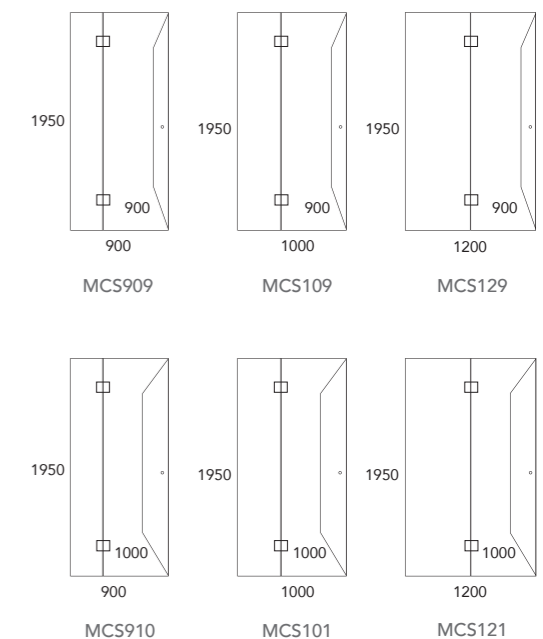

\*Alcove width tile to tile

Shower Door with D Handle

Shower Door with knob

Shower Hinge and Track

Choose from knob or door handle options

## Corner Shower

Screen only with walk in opening

Corner showers are the most versatile shower format as they can fit into any corner of a bathroom space. A screen only walk in can be a simple option.

Screen with hinged door

Shower size is from the tile to the outside glass including door gaps.