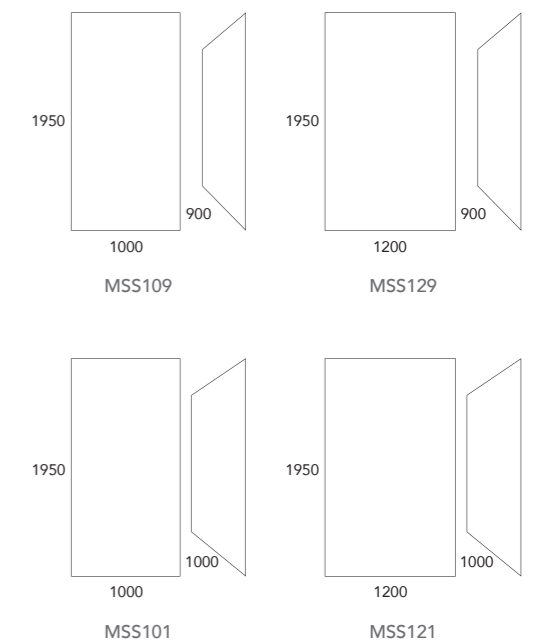

Screen only with walk in opening

Corner showers are the most versatile shower format as they can fit into any corner of a bathroom space. A screen only walk in can be a simple option.