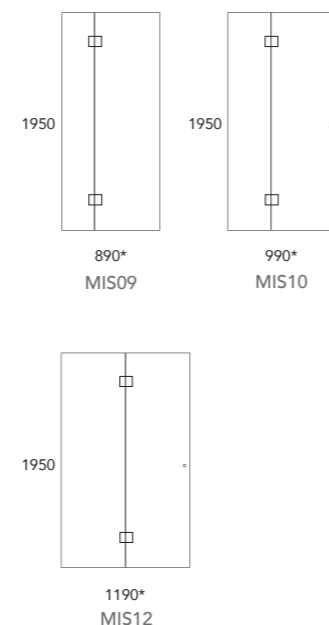

## In-line Shower

Screen only

In-line shower spaces let you take advantage of alcove spaces that might otherwise be dead spaces in a bathroom.

Screen with hinged door

In-line shower spaces let you take advantage of alcove spaces that might otherwise be dead spaces in a bathroom. With the hinged door, it reduces the need for a wet area bathroom.

\*Alcove width tile to tile

Shower Door with D Handle

Shower Door with knob

Shower Hinge and Track

Choose from knob or door handle options

Shower size is from the tile to the outside glass including door gaps.