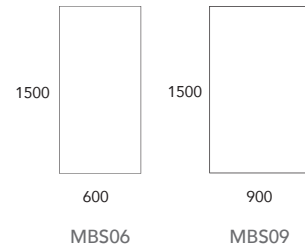

Bath Shower

In-line bath screen only

Remove your unsightly high maintenance shower curtain with a simple and low maintenance easy to clean glass bath screen.

In-line bath screen with hinged door

Remove your unsightly high maintenance shower curtain with a simple and low maintenance easy to clean glass bath screen. The hinged door option gives your easier access.