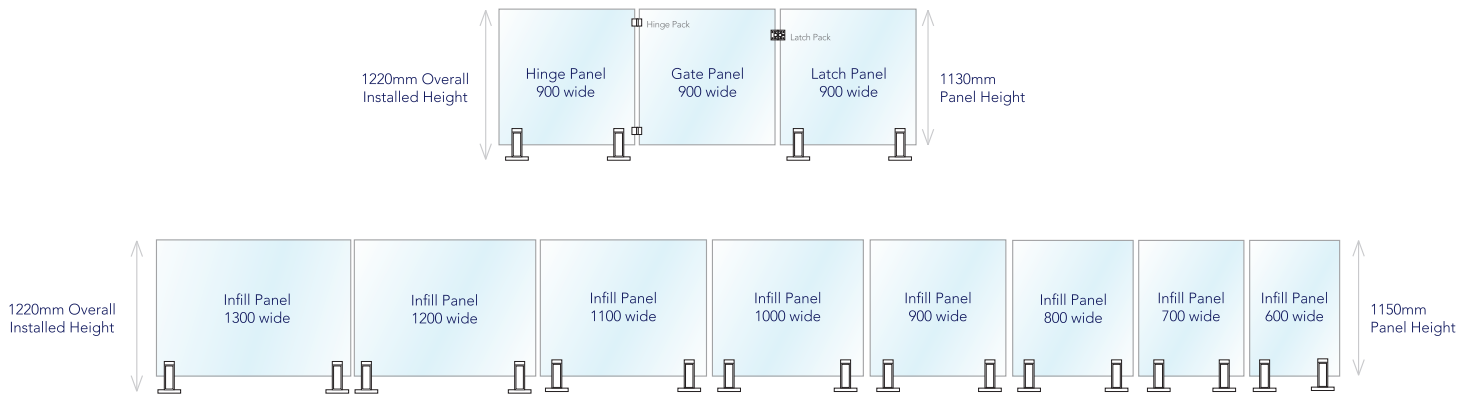

- Pool fence glass panels start from 1130mm high x 600mm wide and range up to 1130mm high x 1300mm wide.
- Hinge, gate and latch panels equal 2700mm in total.

HINGES, LATCHES AND STRUT POSTS

Post specs: